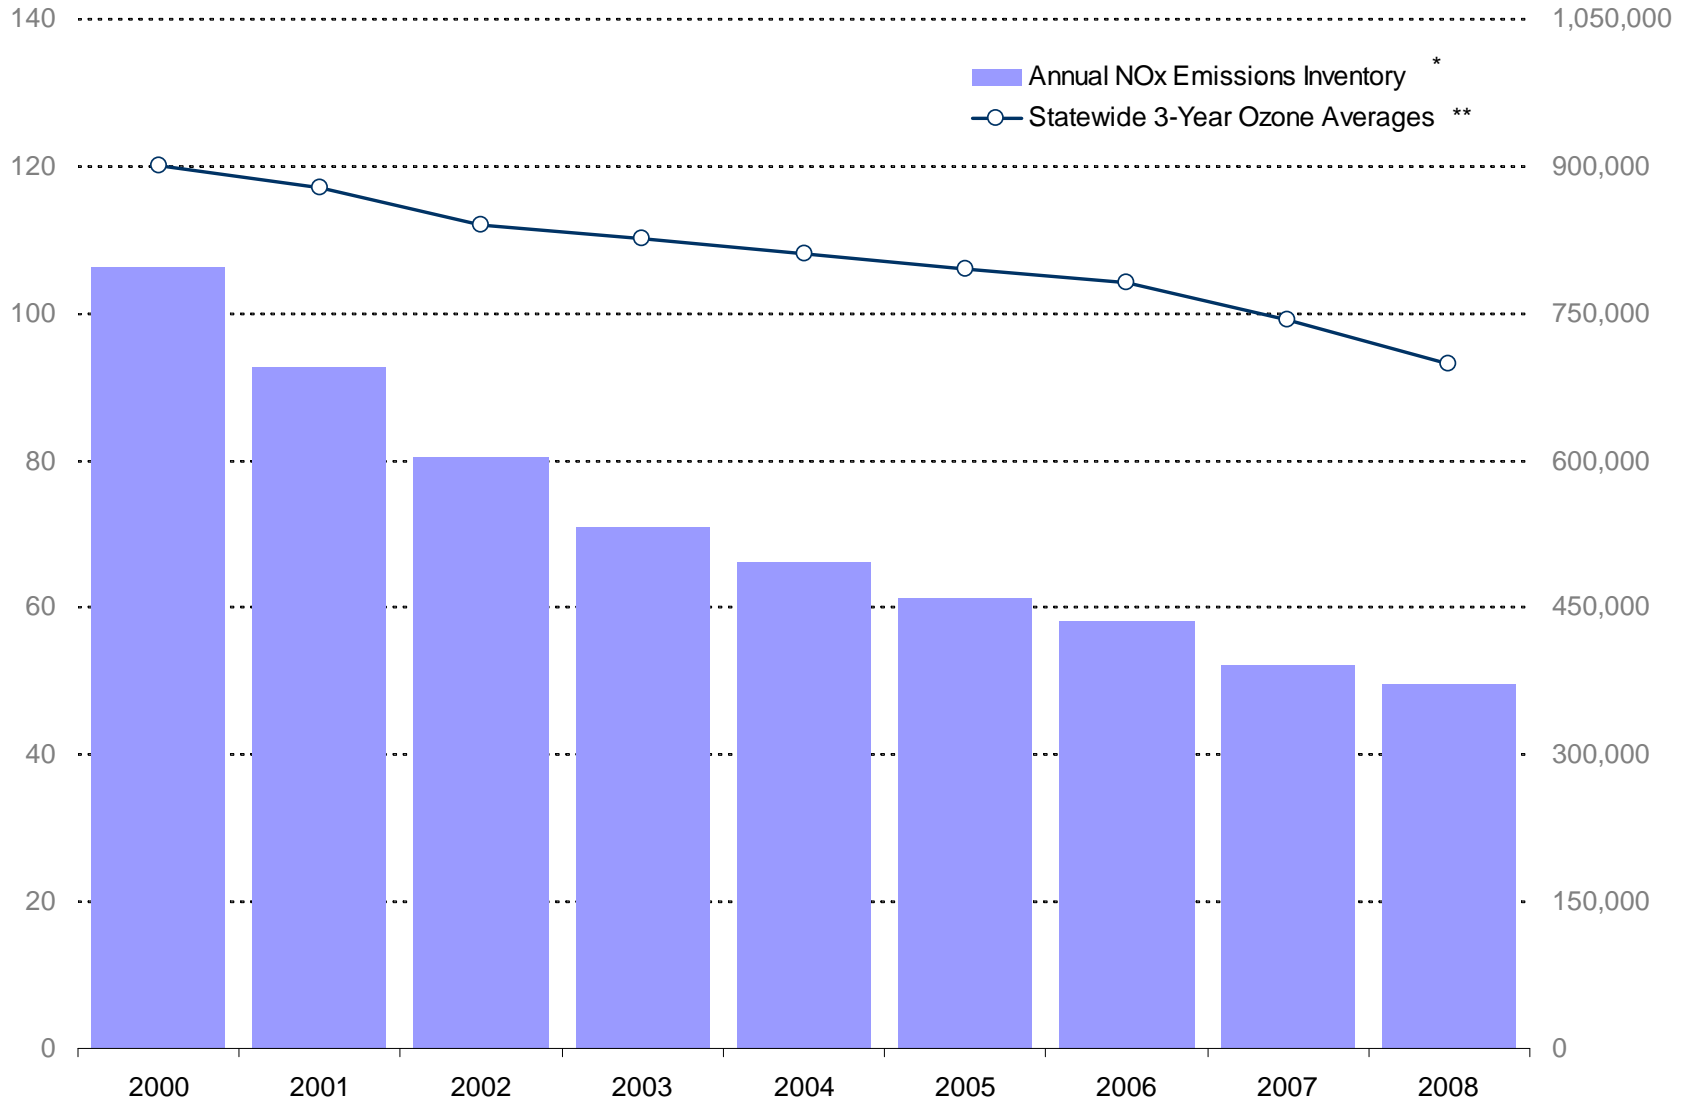

Texas Ozone and NOx Emissions Trends Inventory

Ozone
ppb

NO_x Emissions
Tons / Year

Source: * TCEQ Emissions Inventory data (Emissions Assessment Section)
 ** TCEQ monitoring data (Data Analysis Team)